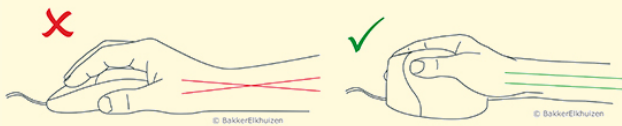

## PRF Mouse Wireless

Sleek design and luxurious look.

The PRF Mouse Wireless is an ergonomic vertical mouse. The angle of the mouse ensures the correct arm and wrist position.

The shape of the mouse ensures the palm of the hand makes contact with the mouse correctly. This mouse is held in a handshake position.

The 'handshake' grip of a vertical mouse ensures the wrist and lower arm twist less (Schmid et al., 2015). This means less muscle activity in the lower arm compared to a standard mouse (Quemelo & Vieira, 2013).

Research shows that use of a vertical mouse facilitates quicker recovery from arm, wrist and hand injuries (Aarås et al., 2001).

### The latest ergonomic mouse from BakkerElkhuizen

You use your mouse a great deal during the day. With a traditional mouse, your wrists twist, your arms cramp up and your shoulders are strained. There are different kinds of ergonomic mice on the market to prevent this. A vertical mouse is a mouse that forces the hand into a handshake position. That puts less strain on your wrist and lower arm. A good mouse prevents injuries. Using the wrong mouse can cause pain and discomfort in the shoulders, lower arms and hands. A vertical mouse mostly prevents these problems.